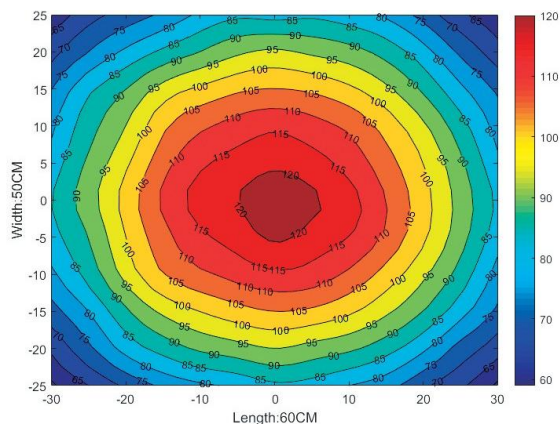

built-in Controller

My Chihiros

App required

article number	description	fits the following aquariums	dimensions	glass thickness	waterproof level	LED quantity	LED colours	luminous flux	power consumption
11c30471	WRGB2 30cm	30-45cm length	length: 300mm width: 140mm height: 18mm	Max 10mm	IP43	30	RGB 3in1	2300 lm	33W
11c30472	WRGB2 45cm	45-60cm length	length: 450mm width: 140mm height: 18mm			50		3600 lm	49W
11c30473	WRGB2 60cm	60-80cm length	length: 600mm width: 140mm height: 18mm			60		4500 lm	67W
11c30474	WRGB2 90cm	90-110cm length	length: 900mm width: 140mm height: 18mm	Max 12mm		90		6200 lm	100W
11c30475	WRGB2 120cm	120-140cm length	length: 1200mm width: 140mm height: 18mm			120		7700 lm	130W

eingebauter Controller

App benötigt

ChihrosWRGB II PAR test at 55cm