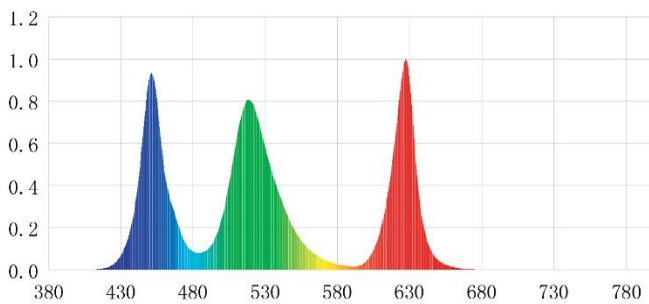

## RGB Vivid2 130W

article number (black/silver)	11c30751 / 11c30752
fits the following aquariums	60-90cm length
dimensions	455mm x 162mm x 34mm
power consumption	130W
LED quantity	160
luminous flux	7700lm
LED colours	RGB 3in1
power input	AC100 - 240V, 50-60HZ
LED lifetime	more than 50.000 hours
operating temperature range	-20°C to 40°C
waterproof level	IP43