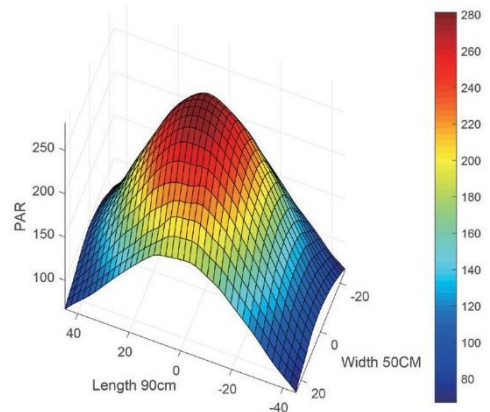

## RGB Vivid2 130W

article number (black/silver)	11c30751 / 11c30752
fits the following aquariums	60-90cm length
dimensions	455mm x 162mm x 34mm
power consumption	130W
LED quantity	160
luminous flux	7700lm
LED colours	RGB 3in1
power input	AC100 - 240V, 50-60HZ
LED lifetime	more than 50.000 hours
operating temperature range	-20°C to 40°C
waterproof level	IP43