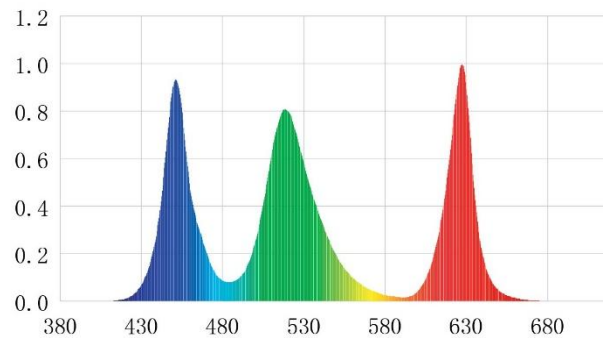

## RGB VIVID<sup>•</sup> MINI

article number	11c31511
fits the following aquariums	40-60cm length
dimensions	355mm x 140mm x 35mm
power consumption	75W
LED quantity	80
luminous flux	5000lm
LED colours	RGB 3in1
power input	AC100 - 240V, 50-60HZ
LED lifetime	more than 50.000 hours
operating temperature range	-20°C bis 40°C
waterproof level	IP43