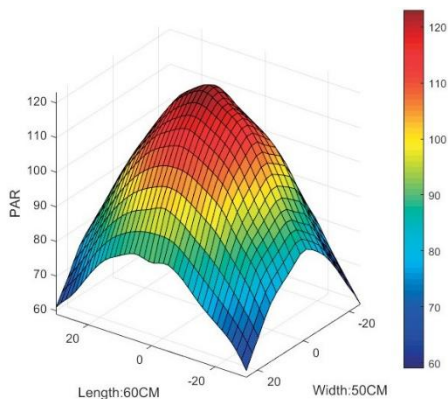

built-in Controller

My Chihiros

App required

article number	description	fits the following aquariums	dimensions	glass thickness	waterproof level	LED quantity	LED colours	luminous flux	power consumption
11c30471	WRGB2 30cm	30-45cm length	length: 300mm width: 140mm height: 18mm	Max 10mm	IP43	30	RGB 3in1	2300 lm	33W
11c30472	WRGB2 45cm	45-60cm length	length: 450mm width: 140mm height: 18mm			50		3600 lm	49W
11c30473	WRGB2 60cm	60-80cm length	length: 600mm width: 140mm height: 18mm			60		4500 lm	67W
11c30474	WRGB2 90cm	90-110cm length	length: 900mm width: 140mm height: 18mm	Max 12mm		90		6200 lm	100W
11c30475	WRGB2 120cm	120-140cm length	length: 1200mm width: 140mm height: 18mm			120		7700 lm	130W

eingebauter Controller

App benötigt

ChihrosWRGB II PAR test at 55cm