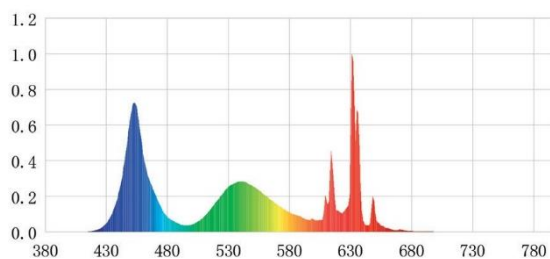

C II

article number	11c30621
fits the following aquariums	20-36cm
dimensions	240mm x 45mm x 14mm
power consumption	16W
LED quantity	60
luminous flux	1500lm
LED colours	White
power input	AC100 - 240V, 50-60HZ
LED lifetime	more than 50.000 hours
glass thickness	Max 8mm
waterproof level	IP43

built-in Controller

App required