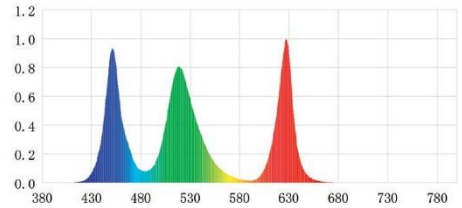

# wrgb<sup>•</sup> SLIM

article number	description	fits the following aquariums	dimensions	waterproof level	LED quantity	LED colours	luminous flux	power consumption
11c30591	WRGB2 Slim 30cm	30cm length	length: 284mm width: 128mm height: 15mm	IP43	20	RGB 3in1	1200 lm	23W
11c30592	WRGB2 Slim 45cm	45cm length	length: 434mm width: 128mm height: 15mm		30		1800 lm	35W
11c30593	WRGB2 Slim 60cm	60cm length	length: 584mm width: 128mm height: 15mm		40		2400 lm	45W
11c30594	WRGB2 Slim 90cm	90cm length	length: 884mm width: 128mm height: 15mm		60		3600 lm	69W
11c30595	WRGB2 Slim 120cm	120cm length	length: 1184mm width: 128mm height: 15mm		80		4800 lm	90W