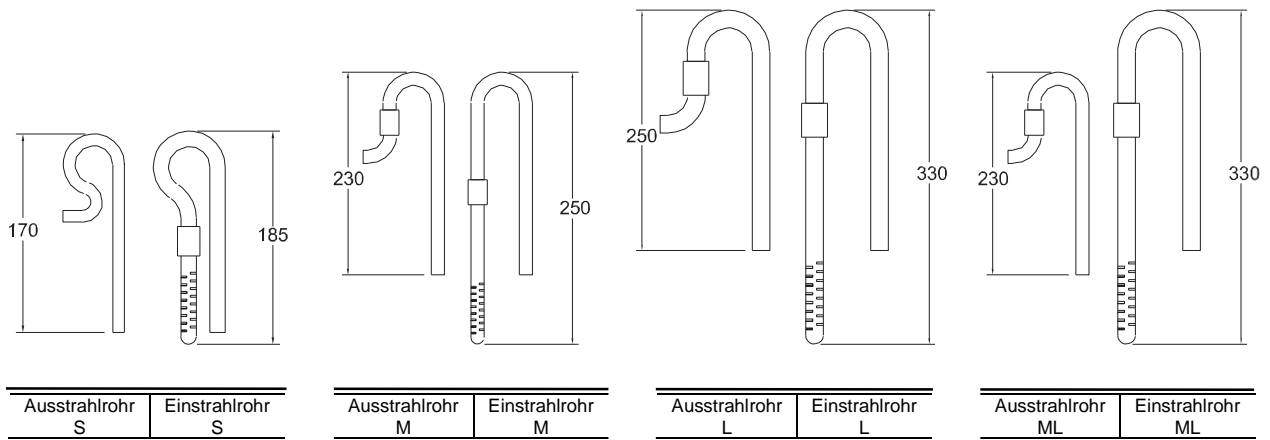

article number	description	diameter inlet	diameter outlet	height inlet	height outlet
11c22820	Metall Ein- und Ausstrahlrohr S	12mm / 16mm	9mm / 12mm	185mm	170mm
11c22821	Metall Ein- und Ausstrahlrohr M	12mm / 16mm	12mm / 16mm	250mm	230mm
11c22822	Metall Ein- und Ausstrahlrohr L	16mm / 22mm	16mm / 22mm	330mm	250mm
11c22823	Metall Ein- und Ausstrahlrohr ML	16mm / 22mm	12mm / 16mm	330mm	230mm