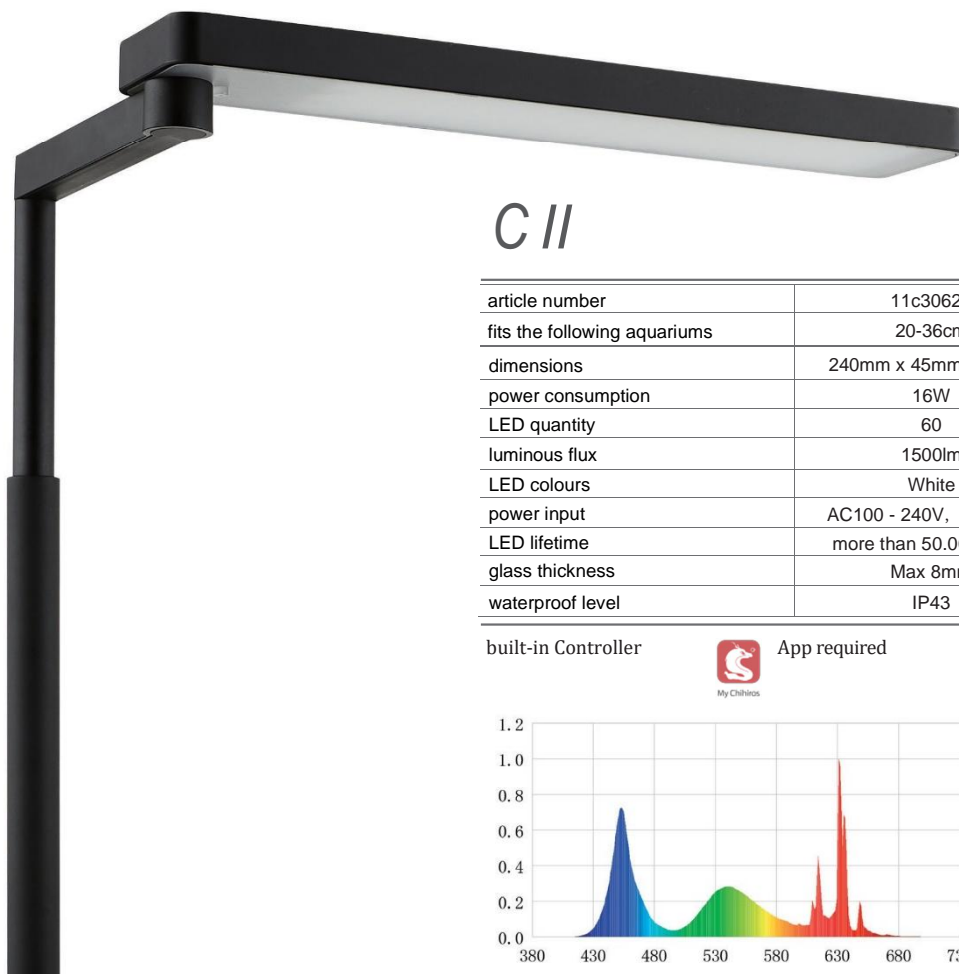

## RGB VIVID<sup>•</sup> MINI

article number	11c31511
fits the following aquariums	40-60cm length
dimensions	355mm x 140mm x 35mm
power consumption	75W
LED quantity	80
luminous flux	5000lm
LED colours	RGB 3in1
power input	AC100 - 240V, 50-60HZ
LED lifetime	more than 50.000 hours
operating temperature range	-20°C bis 40°C
waterproof level	IP43

# C II RGB

article number	11c30622
fits the following aquariums	20-36cm length
dimensions	240mm x 50mm x 15mm
power consumption	20W
LED quantity	40
luminous flux	1580lm
LED colours	RGB 3in1
power input	AC100 - 240V, 50-60HZ
LED lifetime	more than 50.000 Stunden
glass thickness	Max 8mm
waterproof level	IP43

## C II

article number	11c30621
fits the following aquariums	20-36cm
dimensions	240mm x 45mm x 14mm
power consumption	16W
LED quantity	60
luminous flux	1500lm
LED colours	White
power input	AC100 - 240V, 50-60HZ
LED lifetime	more than 50.000 hours
glass thickness	Max 8mm
waterproof level	IP43