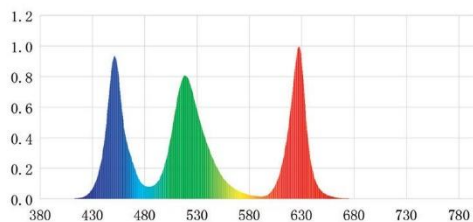

article number	description	fits the following aquariums	dimensions	glass thickness	waterproof level	LED quantity	LED colours	luminous flux	power consumption
11c30471	WRGB2 30cm	30-45cm length	length: 300mm width: 140mm height: 18mm	Max 10mm	IP43	30	RGB 3in1	2300 lm	33W
11c30472	WRGB2 45cm	45-60cm length	length: 450mm width: 140mm height: 18mm			50		3600 lm	49W
11c30473	WRGB2 60cm	60-80cm length	length: 600mm width: 140mm height: 18mm			60		4500 lm	67W
11c30474	WRGB2 90cm	90-110cm length	length: 900mm width: 140mm height: 18mm	Max 12mm		90		6200 lm	100W
11c30475	WRGB2 120cm	120-140cm length	length: 1200mm width: 140mm height: 18mm			120		7700 lm	130W

eingebauter Controller

App benötigt