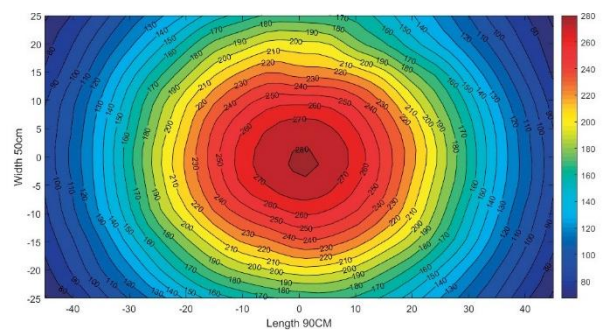

## RGB Vivid2 130W

article number (black/silver)	11c30751 / 11c30752
fits the following aquariums	60-90cm length
dimensions	455mm x 162mm x 34mm
power consumption	130W
LED quantity	160
luminous flux	7700lm
LED colours	RGB 3in1
power input	AC100 - 240V, 50-60HZ
LED lifetime	more than 50.000 hours
operating temperature range	-20°C to 40°C
waterproof level	IP43