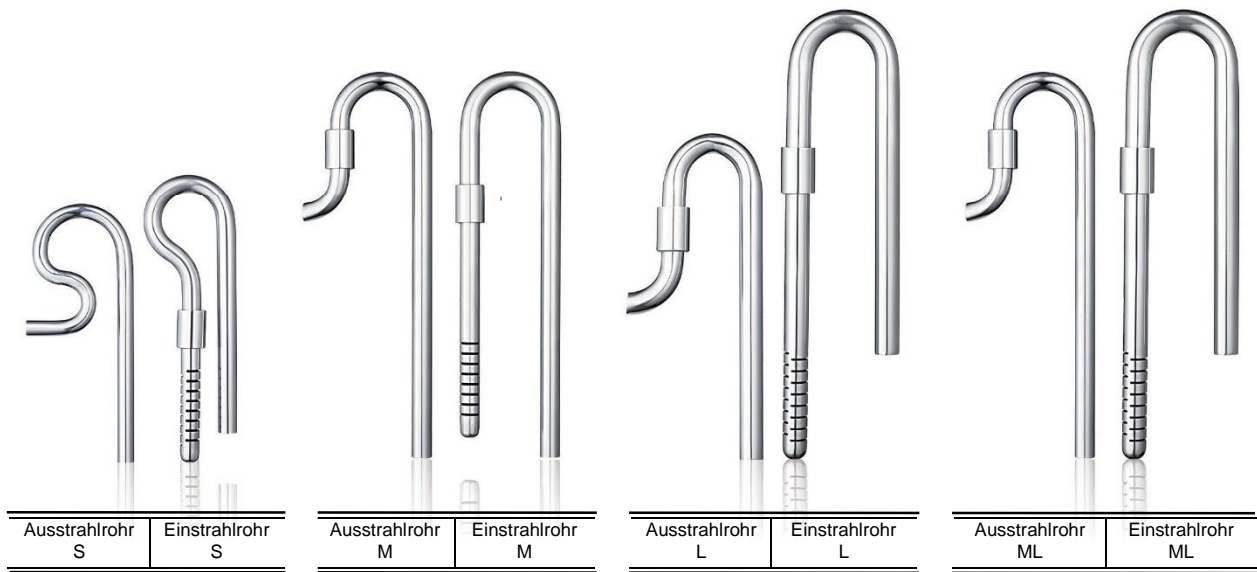

Metal inlets/outlets