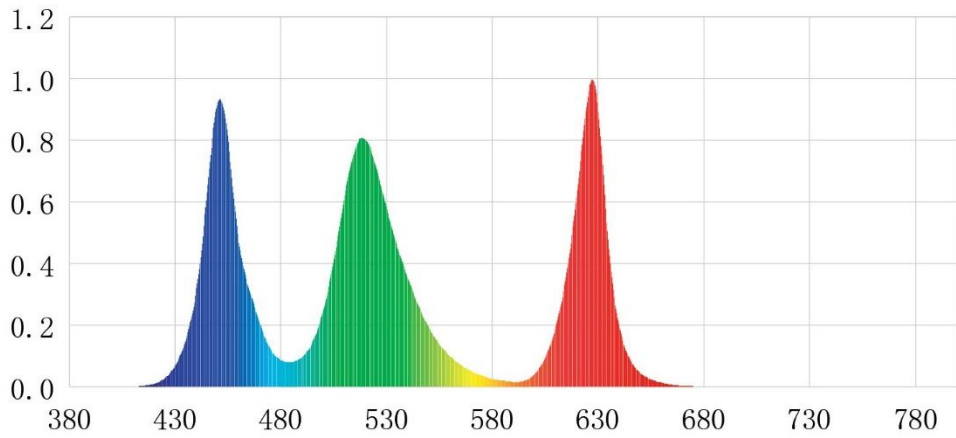

C II RGB

article number	11c30622
fits the following aquariums	20-36cm length
dimensions	240mm x 50mm x 15mm
power consumption	20W
LED quantity	40
luminous flux	1580lm
LED colours	RGB 3in1
power input	AC100 - 240V, 50-60HZ
LED lifetime	more than 50.000 Stunden
glass thickness	Max 8mm
waterproof level	IP43

built-in Controller

App required