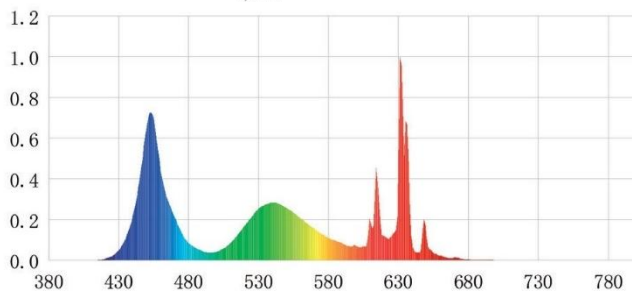

article number	description	fits the following aquariums	dimensions	waterproof level	LED quantity	LED colours	luminous flux	power consumption
11c30571	A2 Serie LED All301 30cm	30cm length	length: 285mm width: 67mm height: 10mm	IP43	30	White	1400 lm	14W
11c30572	A2 Serie LED All351 35cm	35cm length	length: 335mm width: 67mm height: 10mm		40		1700 lm	15W
11c30573	A2 Serie LED All361 36cm	36cm length	length: 345mm width: 67mm height: 10mm		40		1700 lm	15W
11c30574	A2 Serie LED All401 40cm	40cm length	length: 385mm width: 67mm height: 10mm		40		1700 lm	15W
11c30575	A2 Serie LED All451 45cm	45cm length	length: 435mm width: 67mm height: 10mm		50		1950 lm	21W
11c30576	A2 Serie LED All501 50cm	50cm length	length: 485mm width: 67mm height: 10mm		50		2060 lm	23W
11c30577	A2 Serie LED All601 60cm	60cm length	length: 585mm width: 67mm height: 10mm		60		2450 lm	26W
11c30578	A2 Serie LED All801 80cm	80cm length	length: 785mm width: 67mm height: 10mm		80		3300 lm	32W
11c31579	A2 Serie LED All901 90cm	90cm length	length: 885mm width: 67mm height: 10mm		90		3580 lm	40W
11c31580	A2 Serie LED All1201 120cm	120cm length	length: 1185mm width: 67mm height: 10mm		12		4800 lm	53W

eingebauter Controller

App benötigt